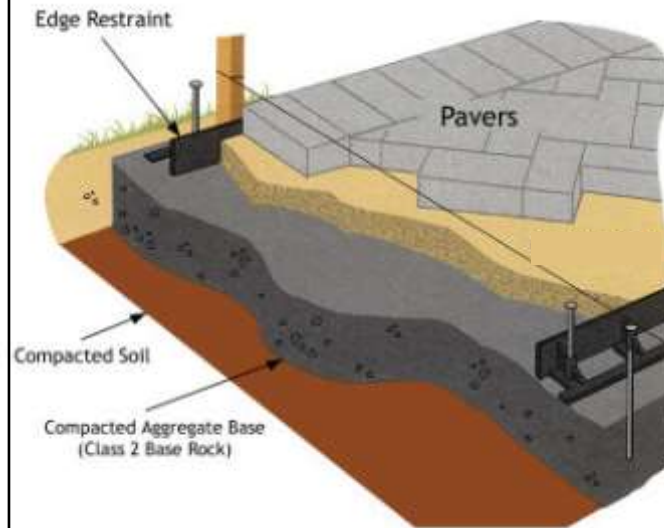

NATURAL STONE & FLAGSTONE

Morrison Gravel • (360) 876-4701

PATIO & PATH INSTALLATION

JOINTING OPTIONS

POLYMERIC SAND, PLASTER SAND OR 1/4" MINUS GRAVEL

Did you know?

Your joint material will specify your base installation? All base is not universal, install the base recommended by your jointing material choice.