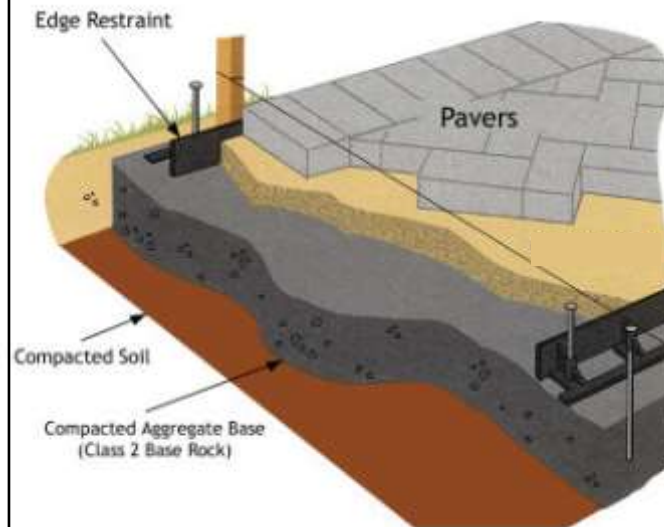

NATURAL STONE & FLAGSTONE

Morrison Gravel • (360) 876-4701

PATIO & PATH INSTALLATION

JOINTING OPTIONS

POLYMERIC SAND, PLASTER SAND OR 1/4" MINUS GRAVEL

Did you know?

Your joint material will specify your base installation? All base is not universal, install the base recommended by your jointing material choice.