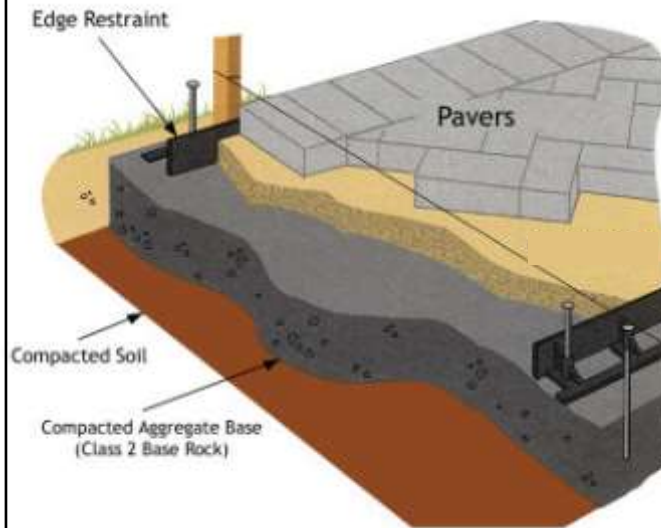

NATURAL STONE & FLAGSTONE

Morrison Gravel • (360) 876-4701

PATIO & PATH INSTALLATION

JOINTING OPTIONS

POLYMERIC SAND, PLASTER SAND OR 1/4" MINUS GRAVEL

Did you know?

Your joint material will specify your base installation? All base is not universal, install the base recommended by your jointing material choice.