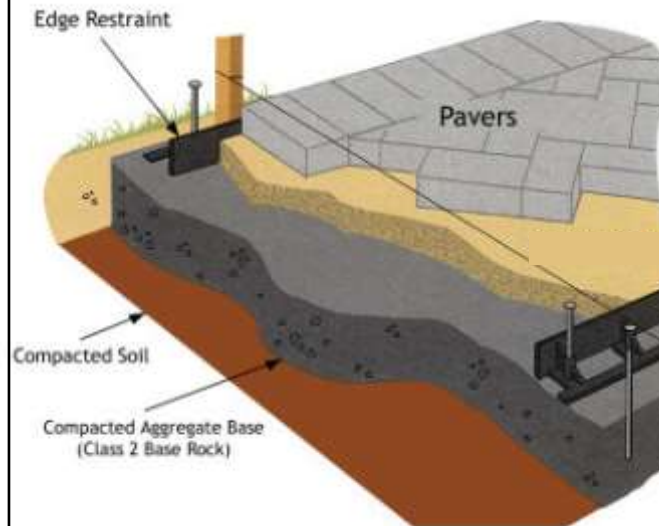

CONCRETE & PORCELAIN PAVERS

Morrison Gravel • (360) 876-4701

PATIO & PATH INSTALLATION

JOINTING OPTIONS

POLYMERIC SAND, PLASTER SAND OR 1/4" MINUS GRAVEL

Did you know?

Your joint material will specify your base installation? All base is not universal, install the base recommended by your jointing material choice.