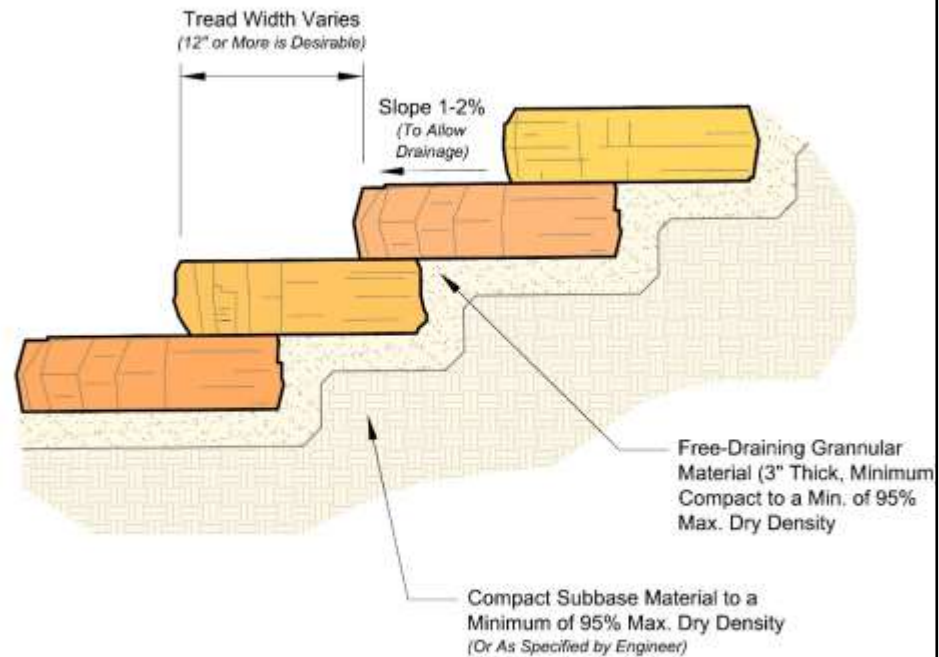

STEPS, EDGING, & FIRE PITS

Morrison Gravel • (360) 876-4701

Typical Step Installation

TYPICAL STEP INSTALLATION

(NO SCALE)

RECTANGULAR STEPS (TREADS)

Concrete

LANDINGS CONCRETE STEP UNIT